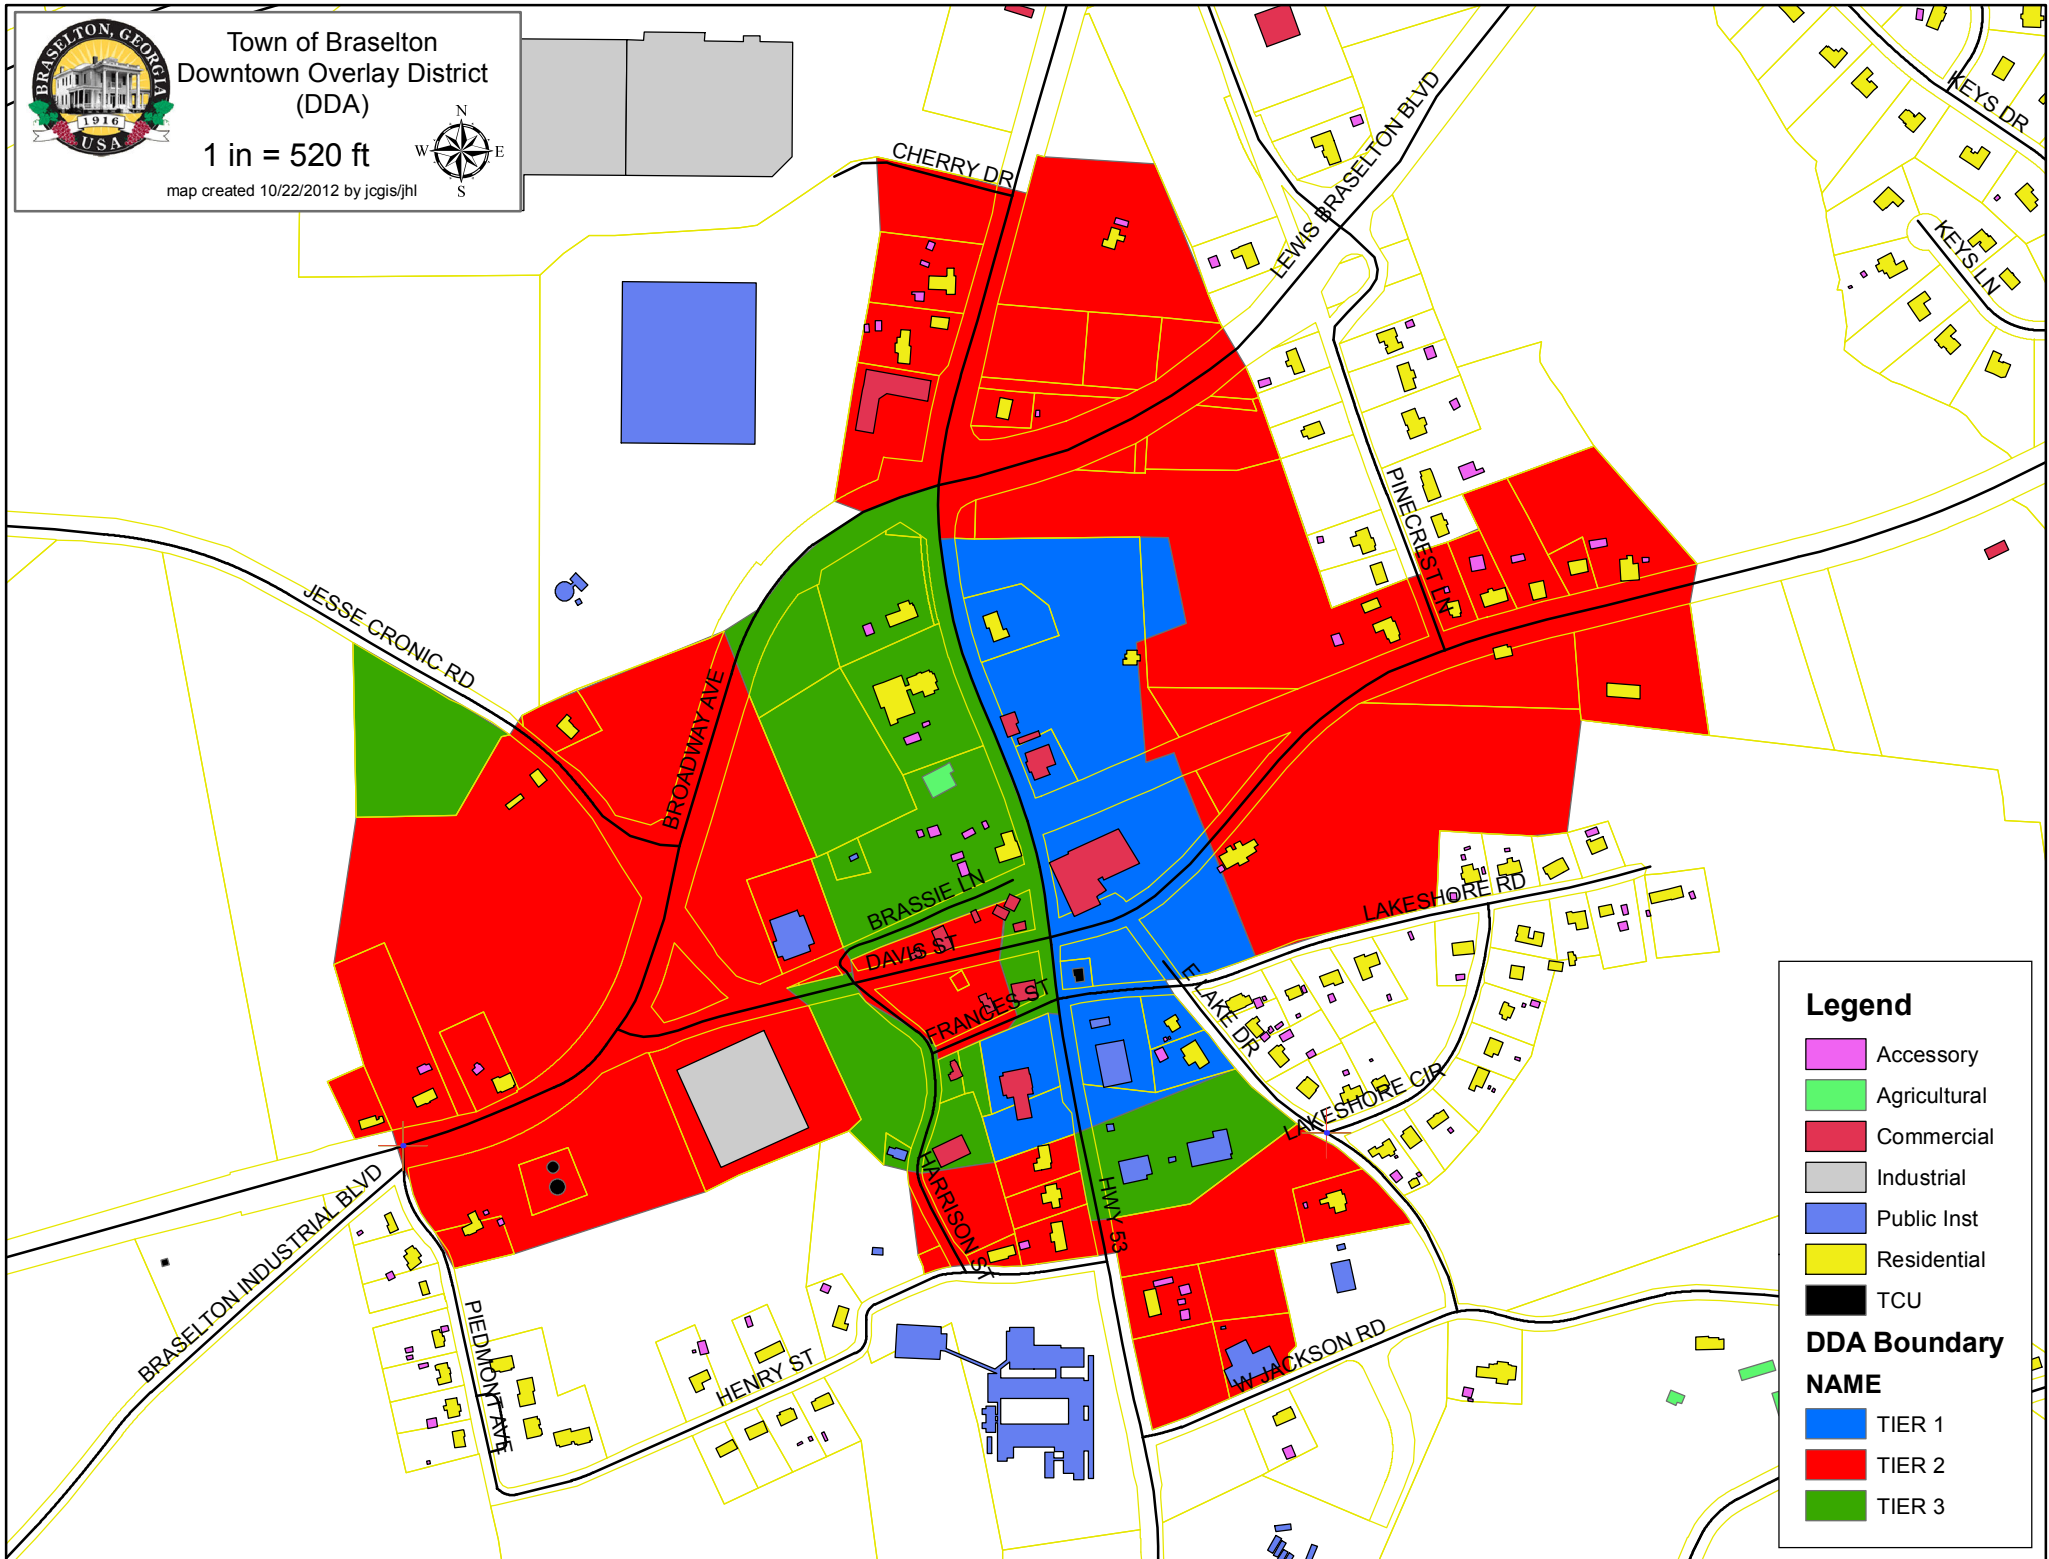

Town of Braselton
Downtown Overlay District
(DDA)

1 in = 520 ft

map created 10/22/2012 by jcgis/jhl

Legend

- Accessory
- Agricultural
- Commercial
- Industrial
- Public Inst
- Residential
- TCU

DDA Boundary

- NAME**
- TIER 1
 - TIER 2
 - TIER 3