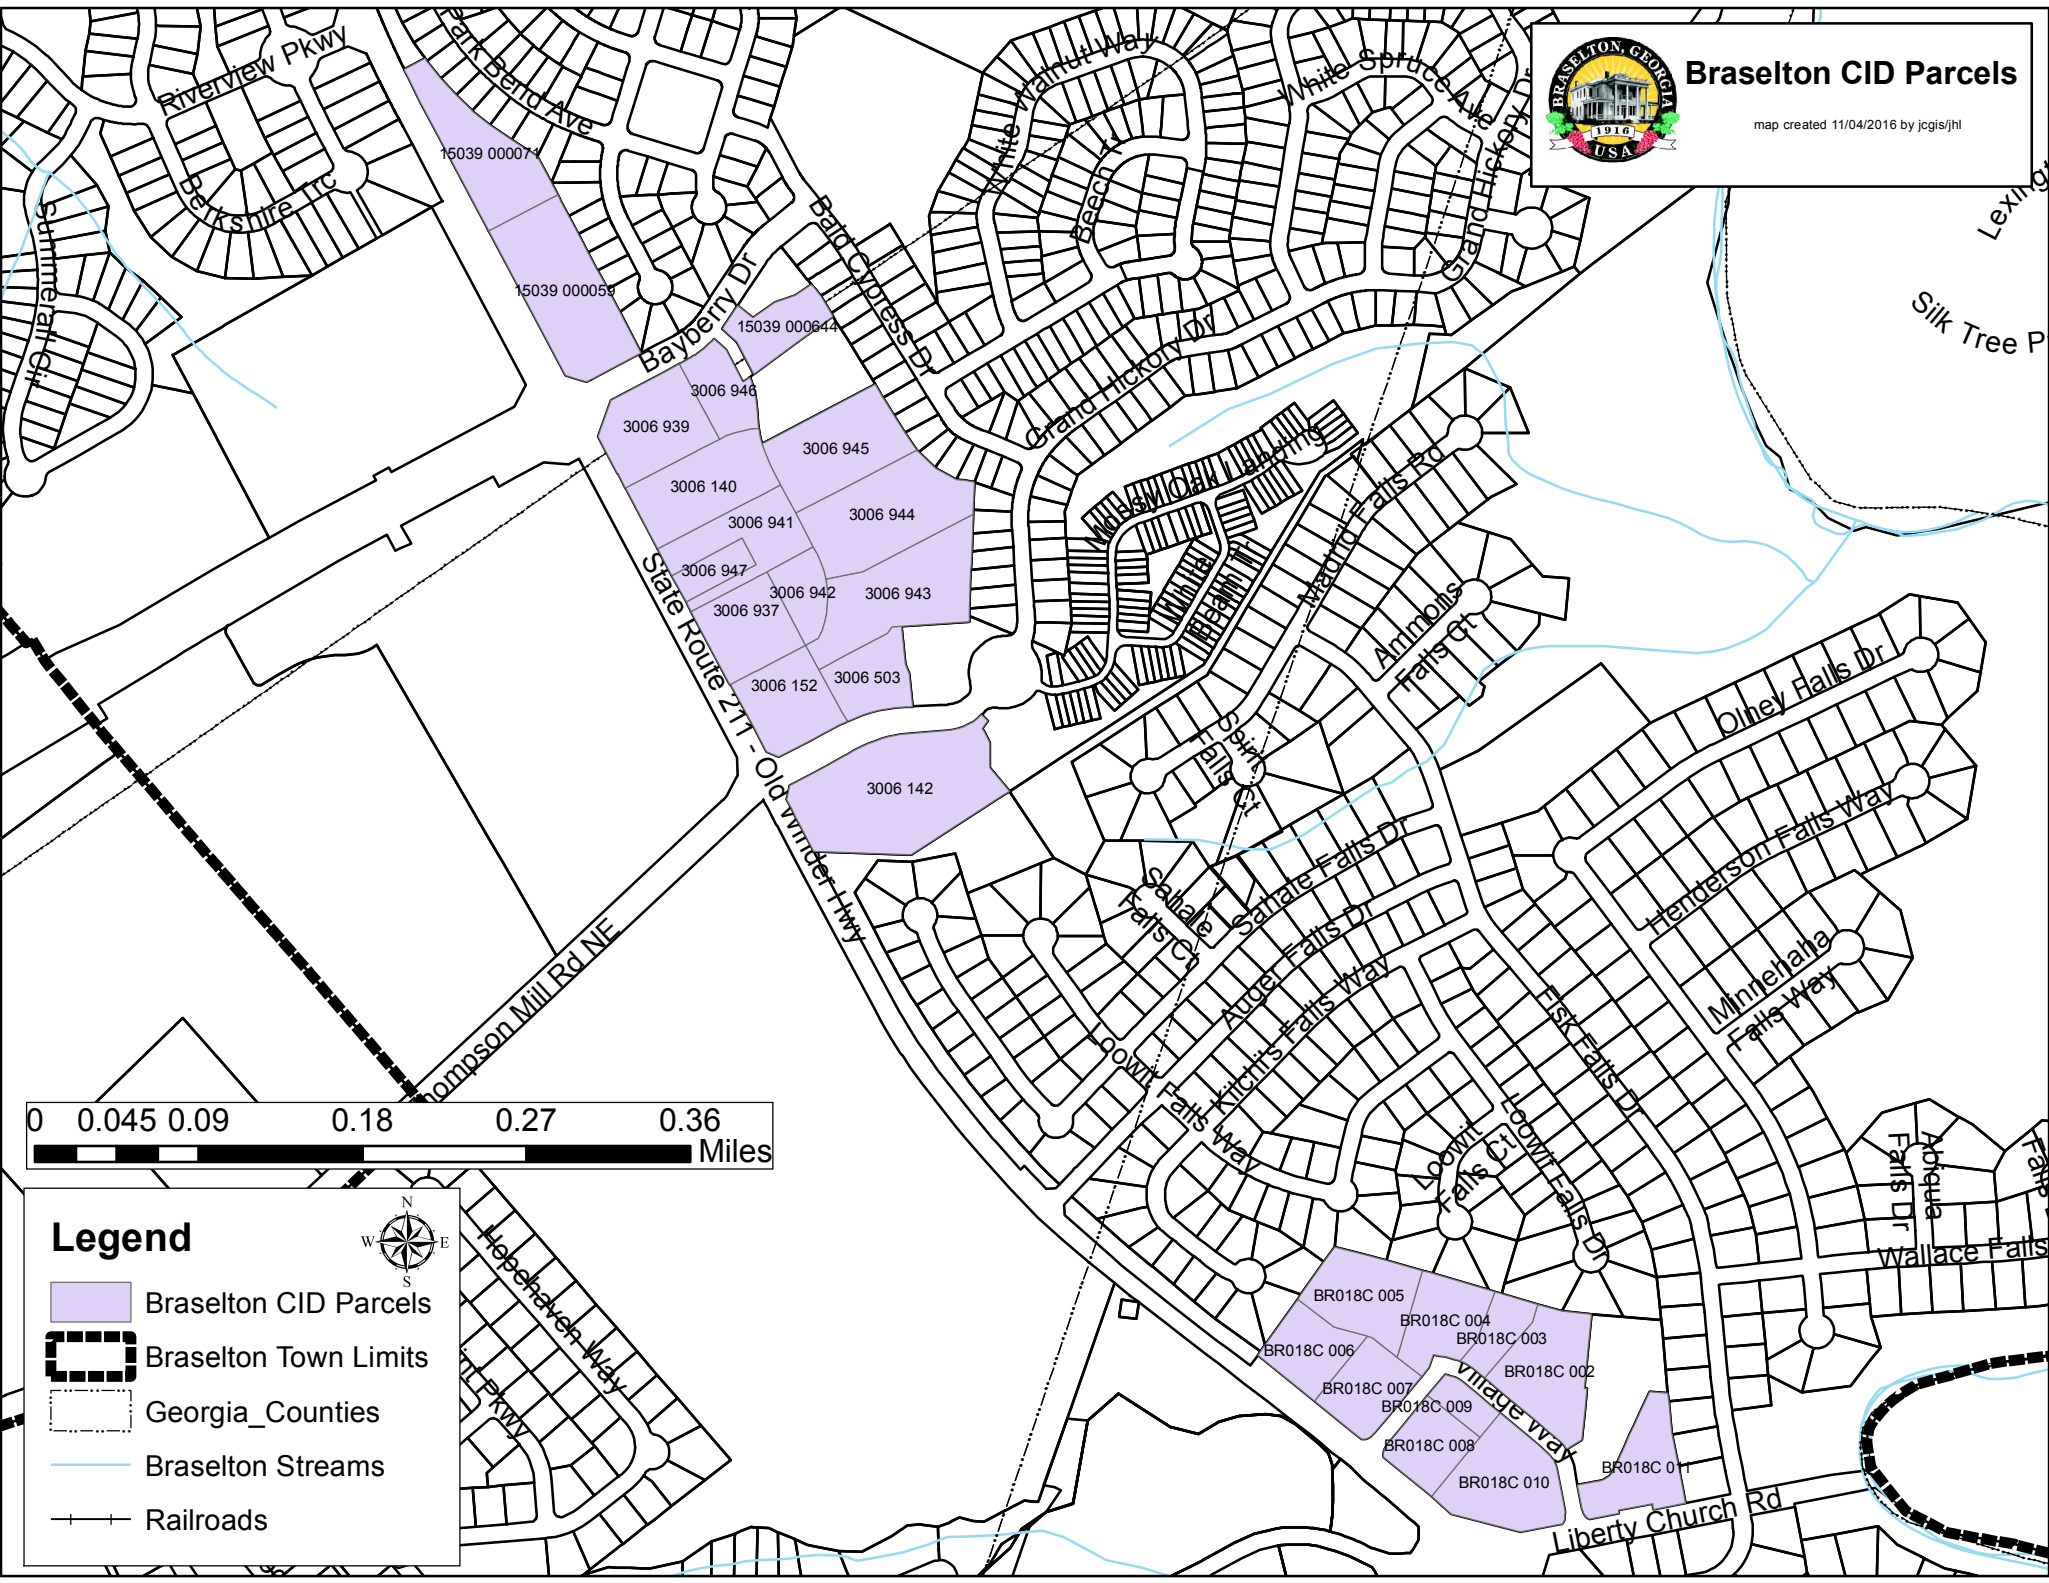

Braselton CID Parcels

map created 11/04/2016 by jcgis/jhl

Legend

- Braselton CID Parcels
- Braselton Town Limits
- Georgia_Counties
- Braselton Streams
- Railroads

15039 000074
 15039 000059
 15039 000644
 3006 948
 3006 939
 3006 140
 3006 941
 3006 947
 3006 937
 3006 152
 3006 503
 3006 142

BR018C 005
 BR018C 004
 BR018C 003
 BR018C 006
 BR018C 007
 BR018C 009
 BR018C 008
 BR018C 010
 BR018C 011

Riverview Pkwy
 Oakshire Trc
 Summerhill Ct
 Park Bend Ave
 Bayberry Dr
 Bald Cypress Dr
 White Spruce Ave
 White Spruce Way
 Grand Hickory Dr
 State Route 211 - Old miller hwy
 Thompson Mill Rd NE
 Callahan Falls Ct
 Sallate Falls Dr
 Audel Falls Way
 Kitchin's Falls Way
 Lowm Falls Ct
 Lowm Falls Dr
 Village Way
 Liberty Church Rd
 Ammons Falls Ct
 Orlay Falls Dr
 Henderson Falls Way
 Minnehaha Falls Way
 Wallace Falls
 Adique Falls Dr